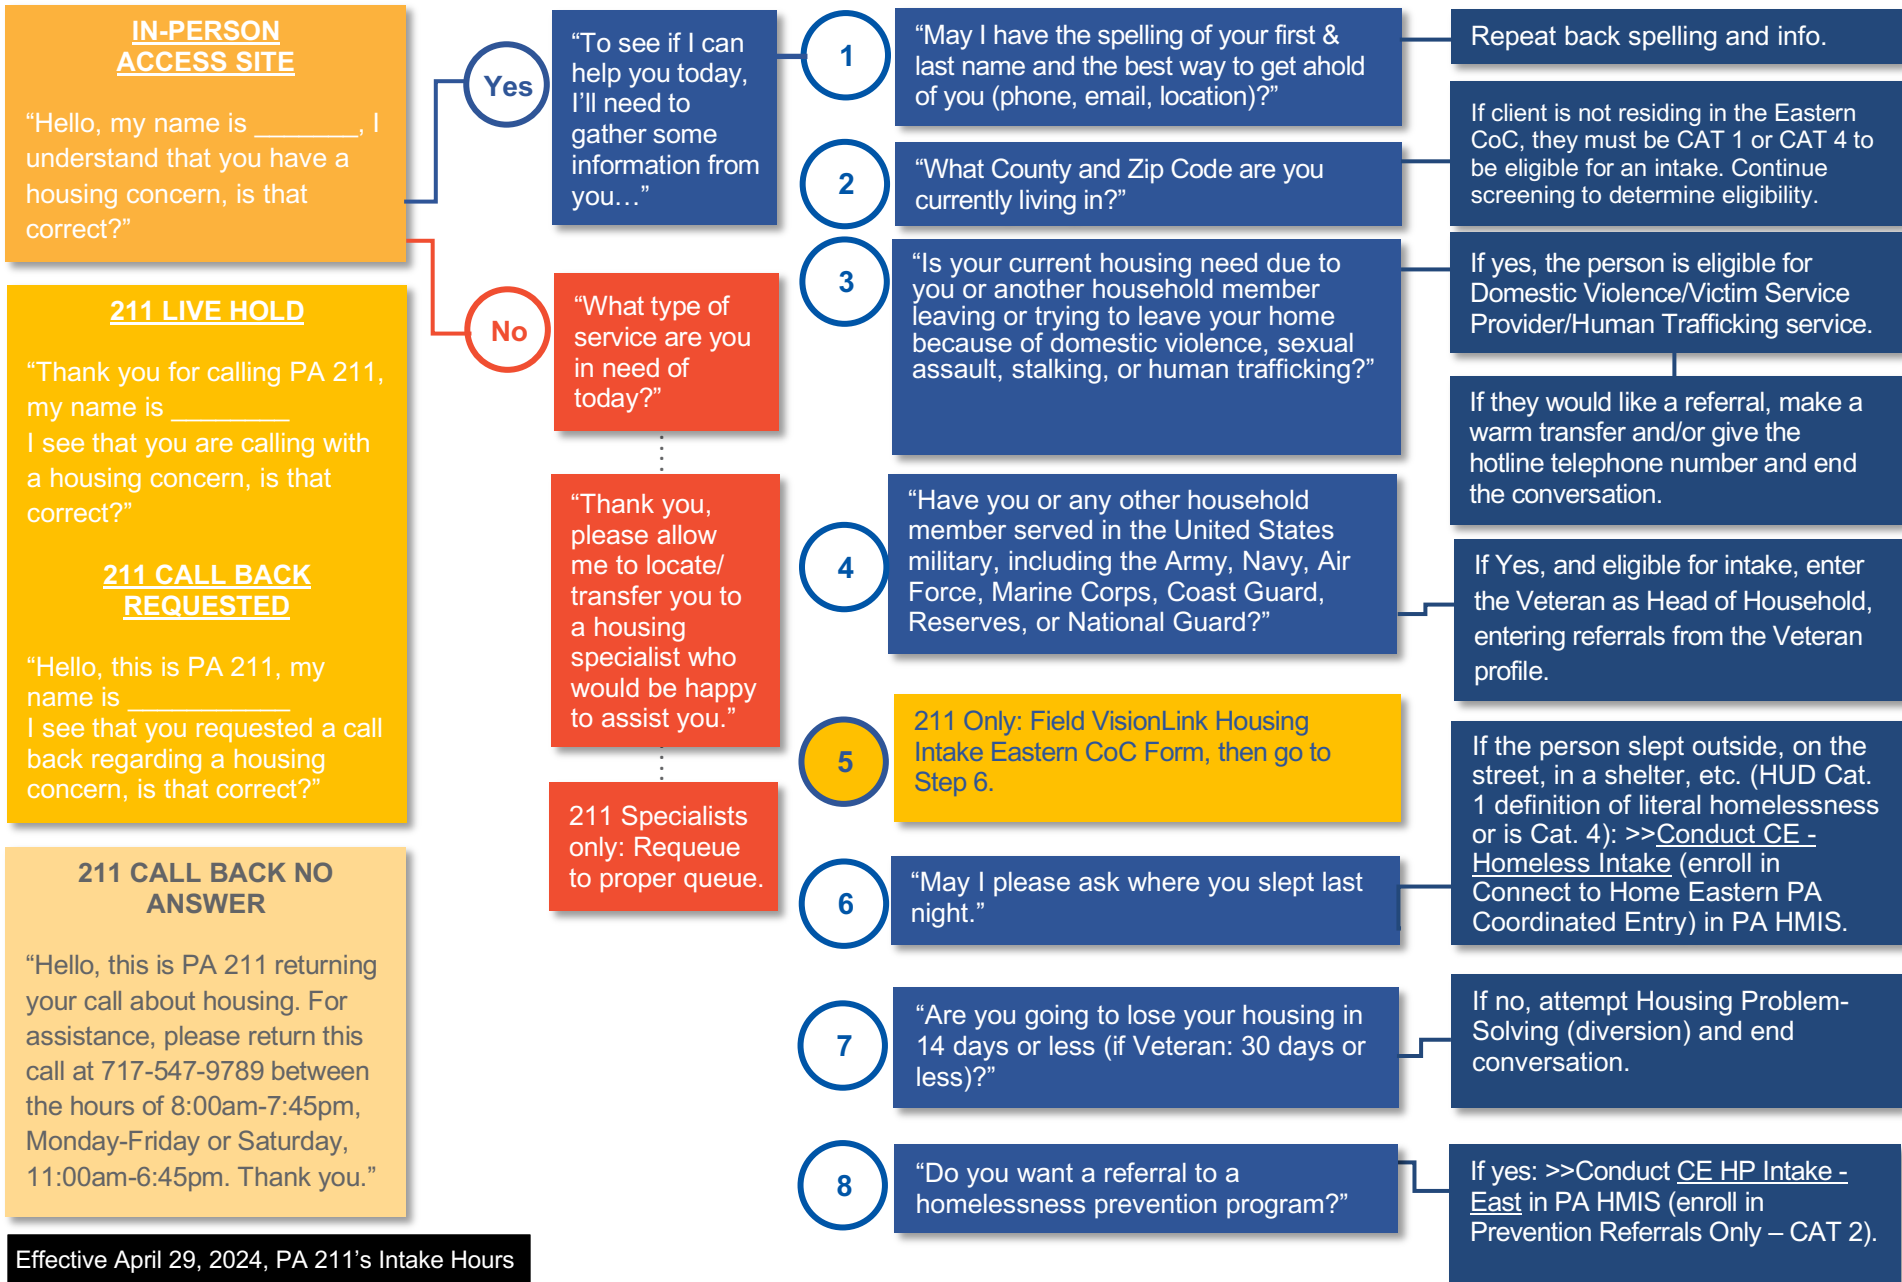

EASTERN PA CoC COORDINATED ENTRY HOUSING SPECIALIST

OPENING CONVERSATION (UPDATED NOVEMBER 13, 2024)

Effective April 29, 2024, PA 211's Intake Hours are Mon-Fri 9am-7:45pm & Sat, 11am-6:45pm. Call backs answered as early as 8am Mon-Fri.